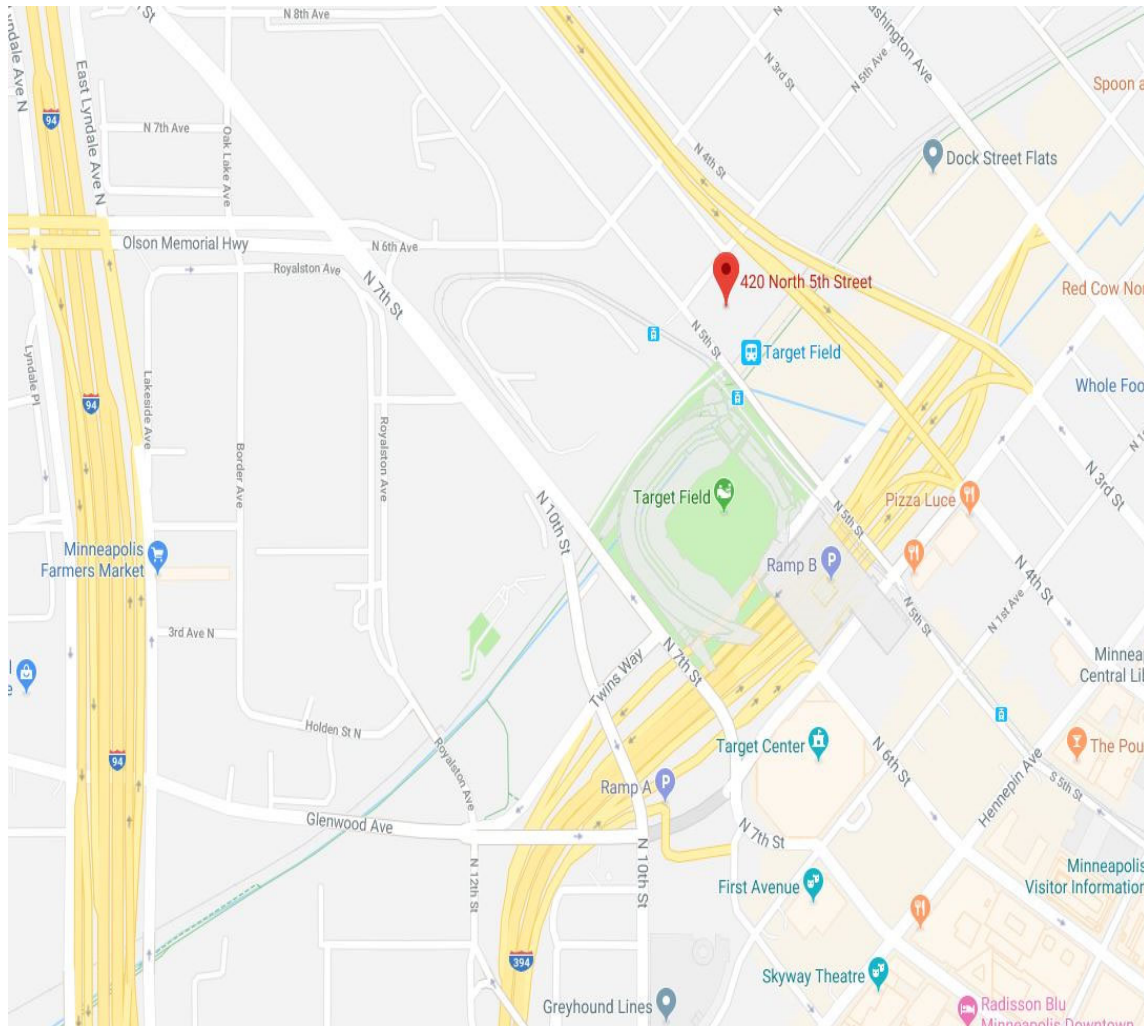

On 94 Westbound

- Take I-94 West through downtown Minneapolis.
- Take Exit 230 to merge onto MN-55 West / East Lyndale Ave. / 7th St. North.
- Turn right onto Olson Memorial Highway.
- Continue onto 6th Ave. North.
- Turn right onto 4th St.
- Turn right onto 5th Ave. North.

On 394 Eastbound

- Drive east on I-394; follow signs to Minneapolis.
- Take Exit 9B toward Garage B.
- Turn left at stoplight onto 2nd Ave.
- Turn left onto 5th St. (First stoplight.)
- Proceed over the bridge; Target Field will be on your left; Ford Center is on your right.

On 94 Eastbound

- Take I-94 East to Minneapolis.
- Take Exit 230 to 4th St. North/7th St. North/MN-55 West.
- Keep left at the fork and merge onto North 4th St.
- Turn right onto 1st Ave.
- Take the first right onto 5th St. North.
- Proceed over the bridge; Target Field will be on your left; Ford Center is on your right.

On 35W Northbound

- Take I-35W North.
- Take Exit 16A toward downtown/I-94 West. (This is a LEFT exit.)
- Continue straight.
- Take ramp onto I-94 West.
- Take Exit 230 to merge onto MN-55 West / East Lyndale Ave. / 7th St. North.
- Turn right onto Olson Memorial Highway.
- Continue onto 6th Ave. North.
- Turn right on 4th St.
- Turn right onto 5th Ave. North.